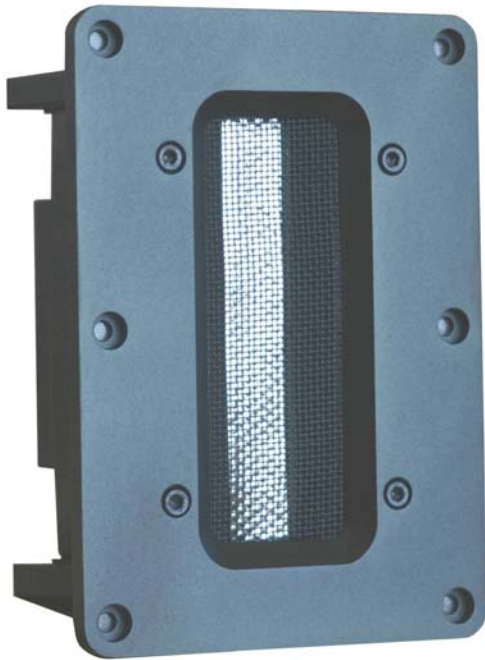

APR1.1 Ribbon Tweeter

Impedance: 6ohms
 Rated Power: 80W
 Sensitivity: 95dB/W/m
 Frequency range: 900Hz-30kHz
 Dimension of ribbon(mm): 14.5W×110H×0.015T
 Shape of ribbon: Non-corrugated
 Mass of ribbon: 48mg
 Moving area of ribbon: 1595 square millimeter
 Gap flux: 0.36Tesla
 Recommended crossover frequency: 2000Hz
 Material of faceplate: aluminum
 Dimension of faceplate(mm): 106W×150H×6T
 Outside dimension(mm): 106W×150H×100D
 Net weight: 2.6kg/pc