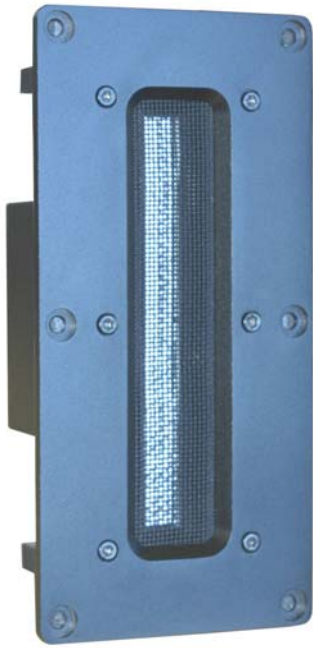

# APR3.3 Ribbon Tweeter

Impedance: 6ohms  
 Rated Power: 60W  
 Sensitivity: 95dB/W/m  
 Frequency range: 1400Hz-30kHz  
 Dimension of ribbon(mm): 8.5W×130H×0.015T  
 Shape of ribbon: Non-corrugated  
 Mass of ribbon: 34mg  
 Moving area of ribbon: 1105 square millimeter  
 Gap flux: 0.58Tesla  
 Recommended crossover frequency: 2200Hz  
 Material of faceplate: aluminum  
 Dimension of faceplate(mm): 80W×168H×4T  
 Outside dimension(mm): 80W×168H×76D  
 Net weight: 1.6kg/pc