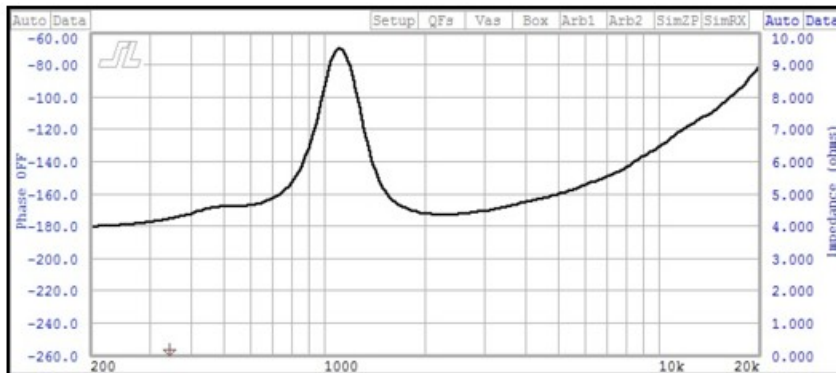

3800Ff

38 mm Dome tweeter, speaker parts

dB Design's extended range high output tweeter is designed to extend useable frequency response down to 800Hz. Fantastic tweeter for 10, 12 or 15-inch 2-way systems. Produces natural sound quality in the midrange and high frequency ranges. The large 38mm (1.5") diameter voice coil allows the tweeter to handle high power and produce high output levels.

3800Ff Off-Axis response: 0 (BLK), 15, 30, 45 (GRN) degrees

3800Ff Impedance curve