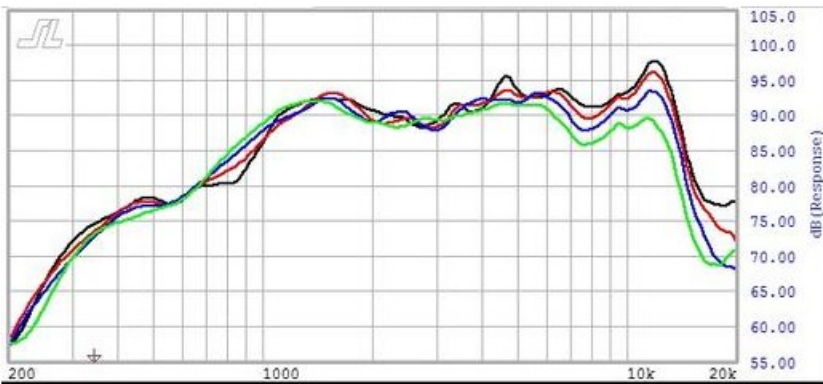

3800Ff

38 mm Dome tweeter, speaker parts

dB Design's extended range high output tweeter is designed to extend useable frequency response down to 800Hz. Fantastic tweeter for 10, 12 or 15-inch 2-way systems. Produces natural sound quality in the midrange and high frequency ranges. The large 38mm (1.5") diameter voice coil allows the tweeter to handle high power and produce high output levels.

3800Ff Off-Axis response: 0 (BLK), 15, 30, 45 (GRN) degrees

3800Ff Impedance curve