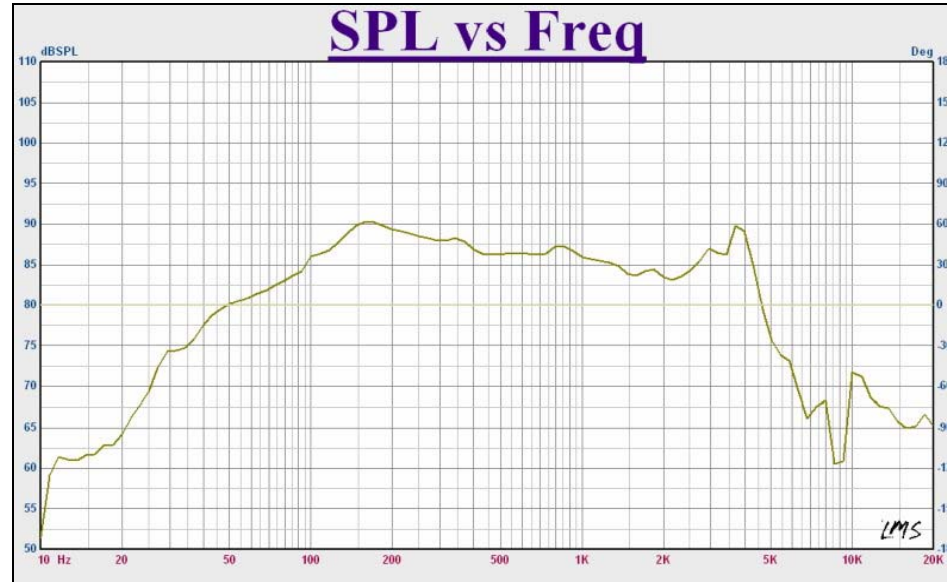

LW8004PMR

- Die-cast aluminum frame
- Vented pole piece
- Butyl rubber surround
- Huge 4" voice coil

Parameters	
Impedance (Ω)	6
Re (Ω)	5.1
Le (mH) @ 1k Hz	1.23
Fs (Hz)	50.5
Qms	3.12
Qes	0.71
Qts	0.58
Mms (g)	34.2
Cms (m/N)	0.29
Sd (cm ²)	235.1
BL (N/A)	8.8
Vas (L)	22.8
Xmax (mm)	3.4
VC diameter (mm)	99.2
SPL (dB/W/M)	88
RMS power handling (w)	100
Frequency range (Hz)	46~3,000