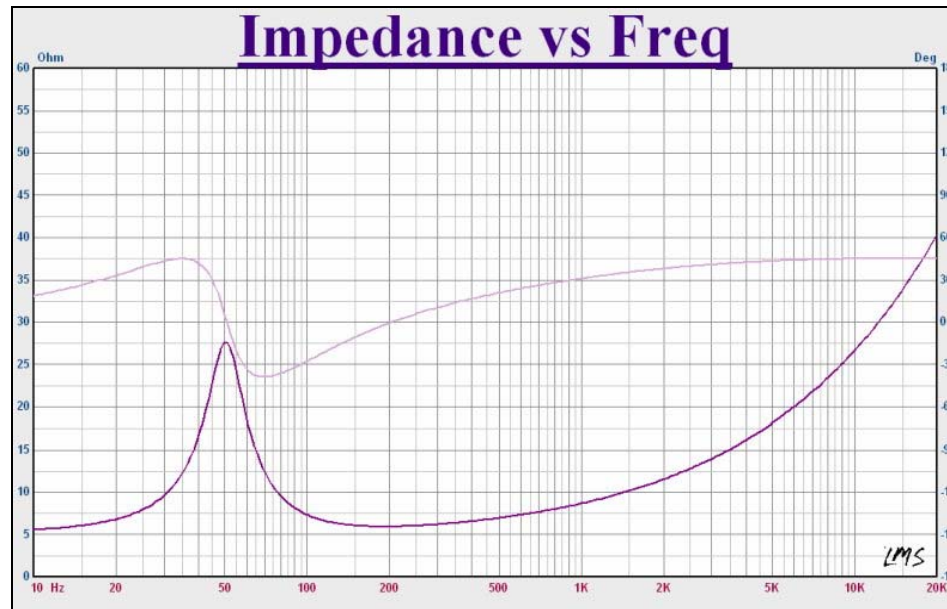

LW8004PMR

- Die-cast aluminum frame
- Vented pole piece
- Butyl rubber surround
- Huge 4" voice coil

Parameters	
Impedance (Ω)	6
Re (Ω)	5.1
Le (mH) @ 1k Hz	1.23
Fs (Hz)	50.5
Qms	3.12
Qes	0.71
Qts	0.58
Mms (g)	34.2
Cms (m/N)	0.29
Sd (cm ²)	235.1
BL (N/A)	8.8
Vas (L)	22.8
Xmax (mm)	3.4
VC diameter (mm)	99.2
SPL (dB/W/M)	88
RMS power handling (w)	100
Frequency range (Hz)	46~3,000