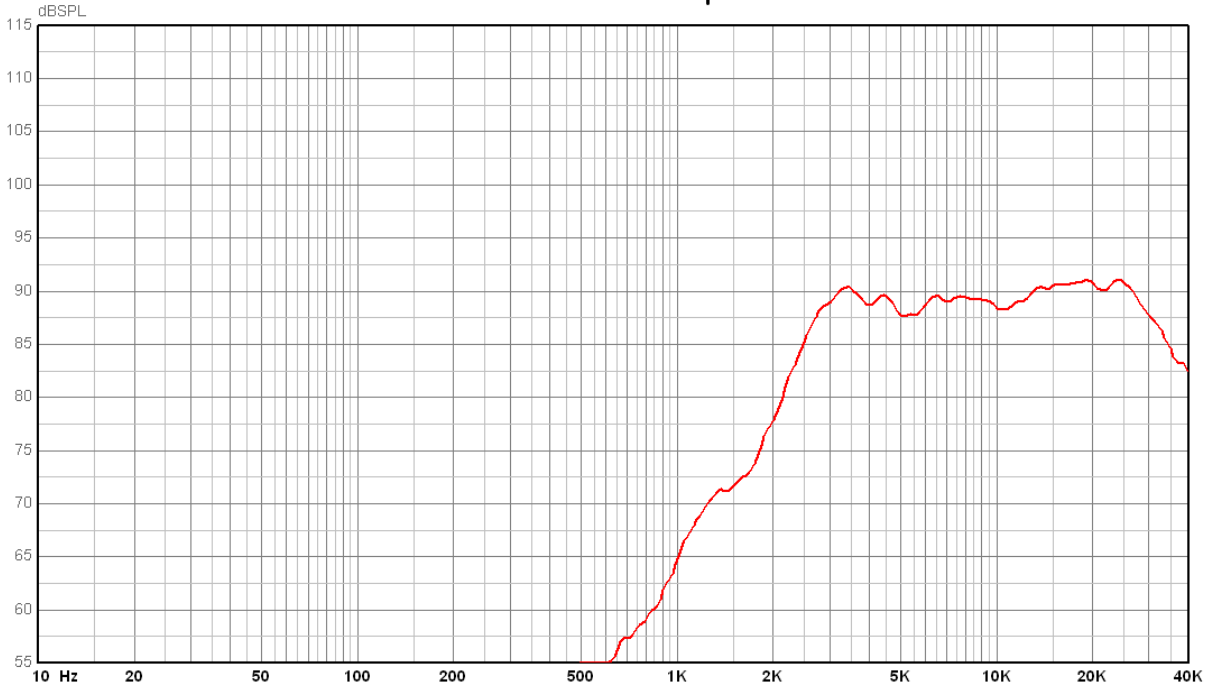

# SPL vs Freq

— 1: Infinity EMIT K tweeter SPL

Nedlab