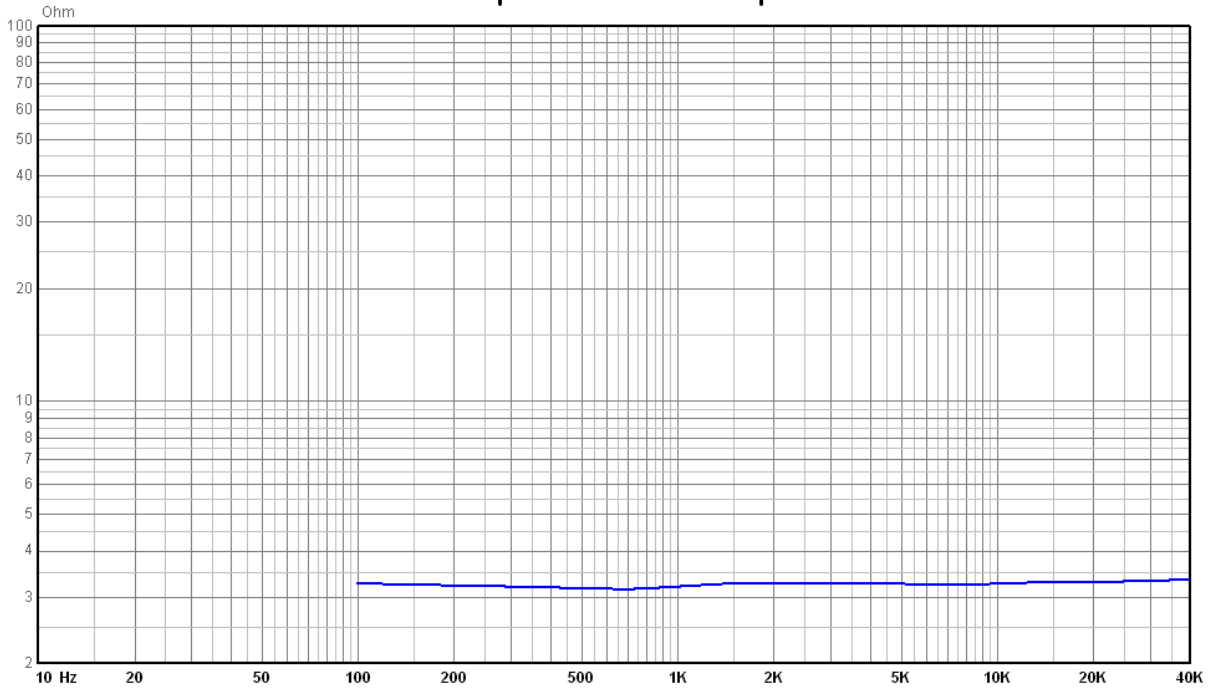

# Impedance vs Freq

— 2: Infinity EMIT K tweeter IMP

Nedlab