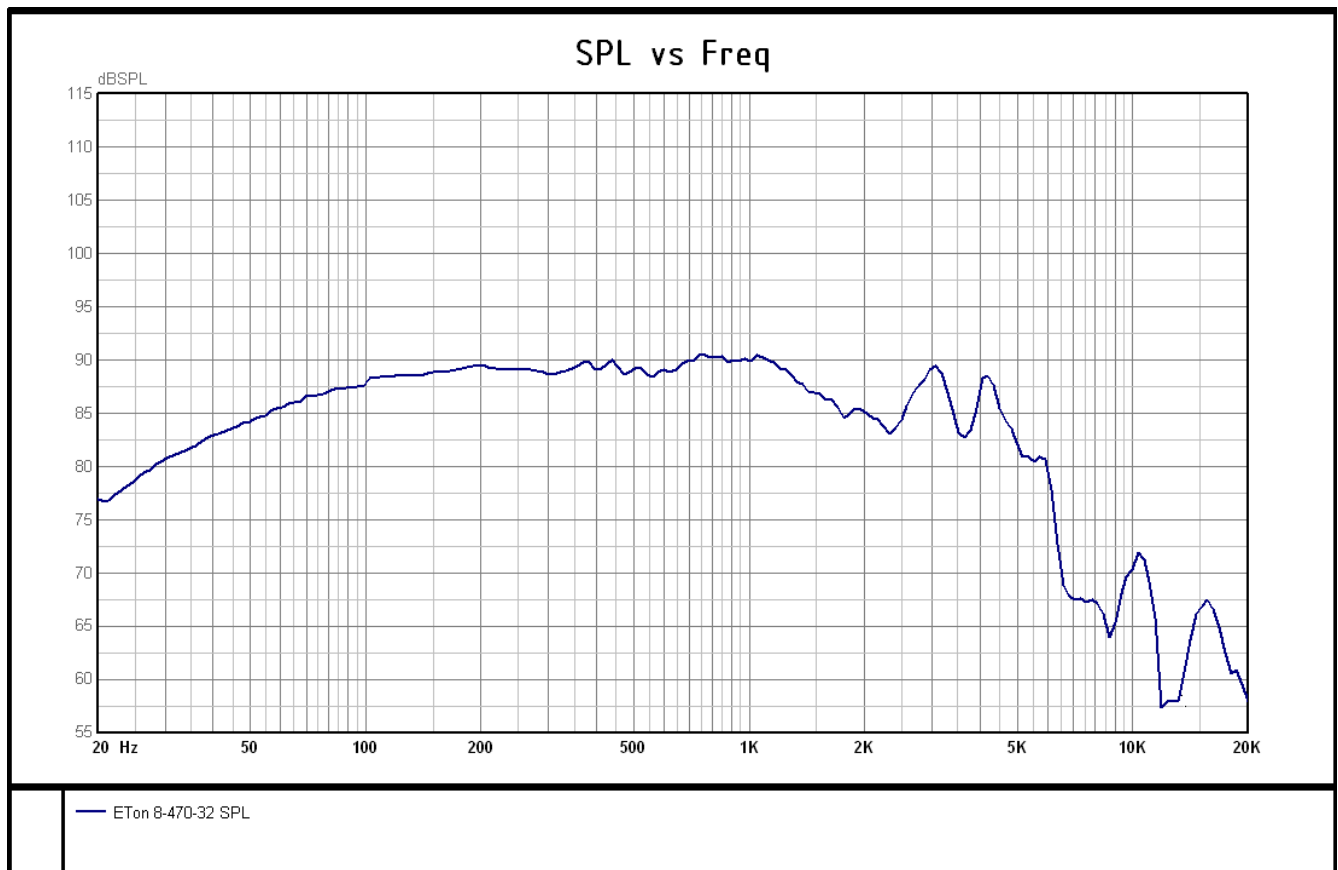

Eton 8-470-32 woofer (Avalon acoustics)

Impedance vs Freq

— Eton 8-470-32 IMP