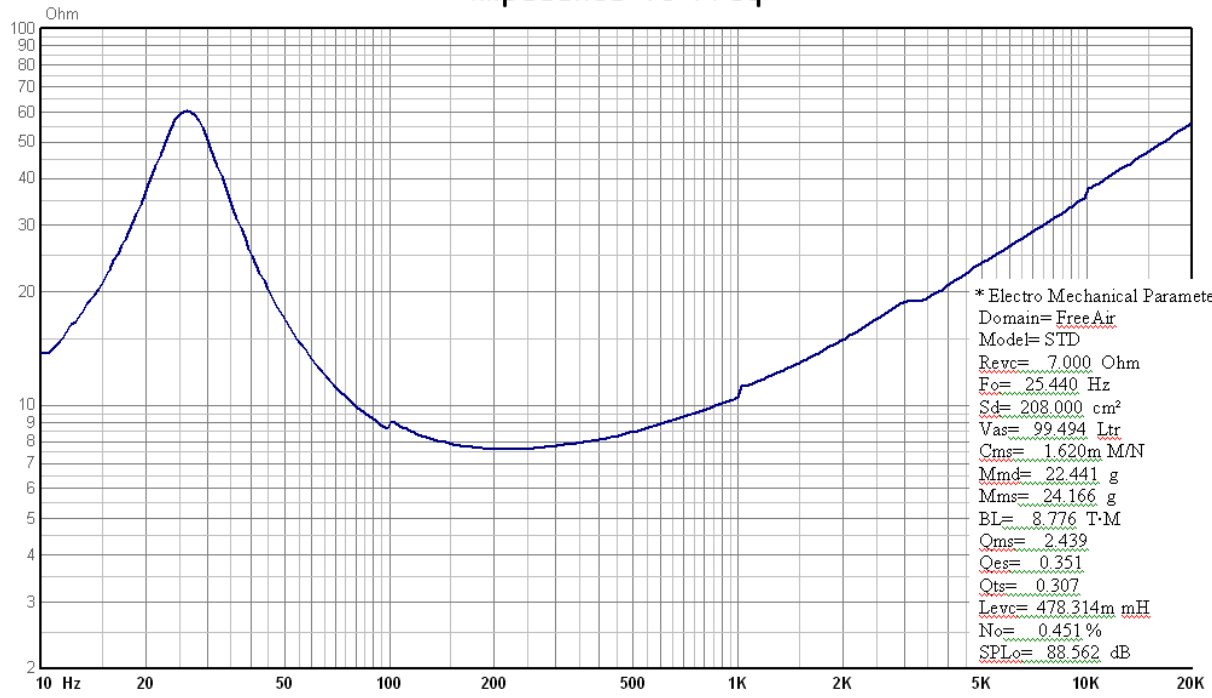

Eton 8-470-32 woofer (Avalon acoustics)

Impedance vs Freq

— Eton 8-470-32 IMP