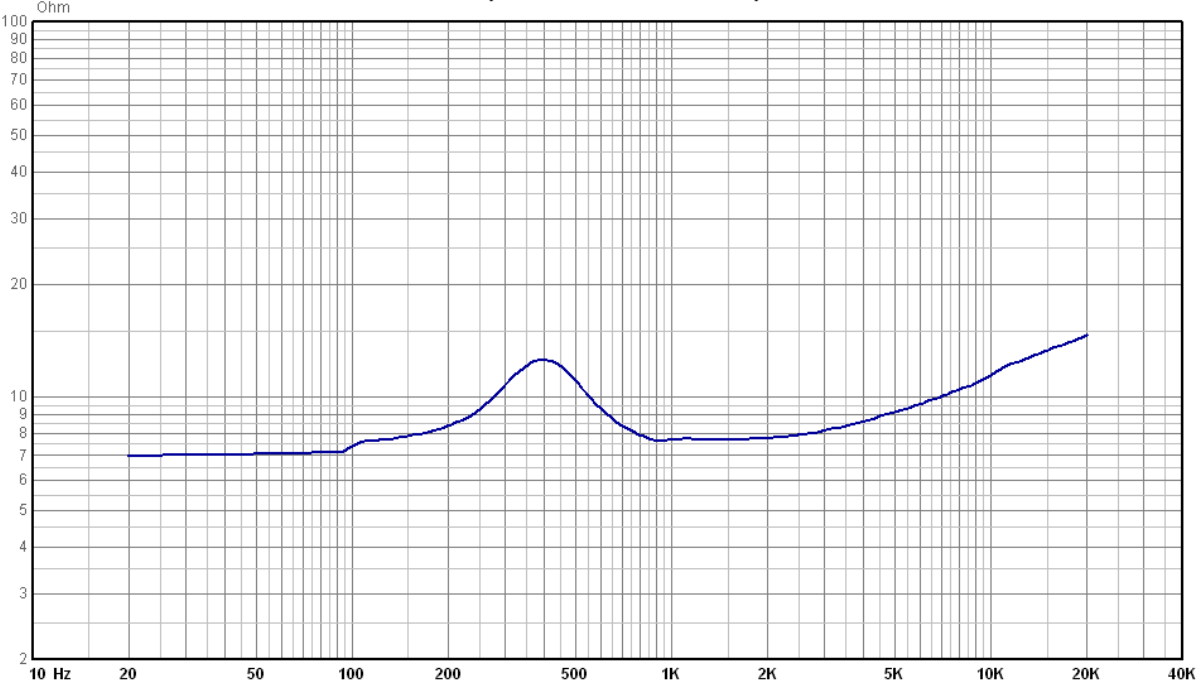

Impedance vs Freq

7: Philips dome mid (AD0210SQ8) IMP

NedLab