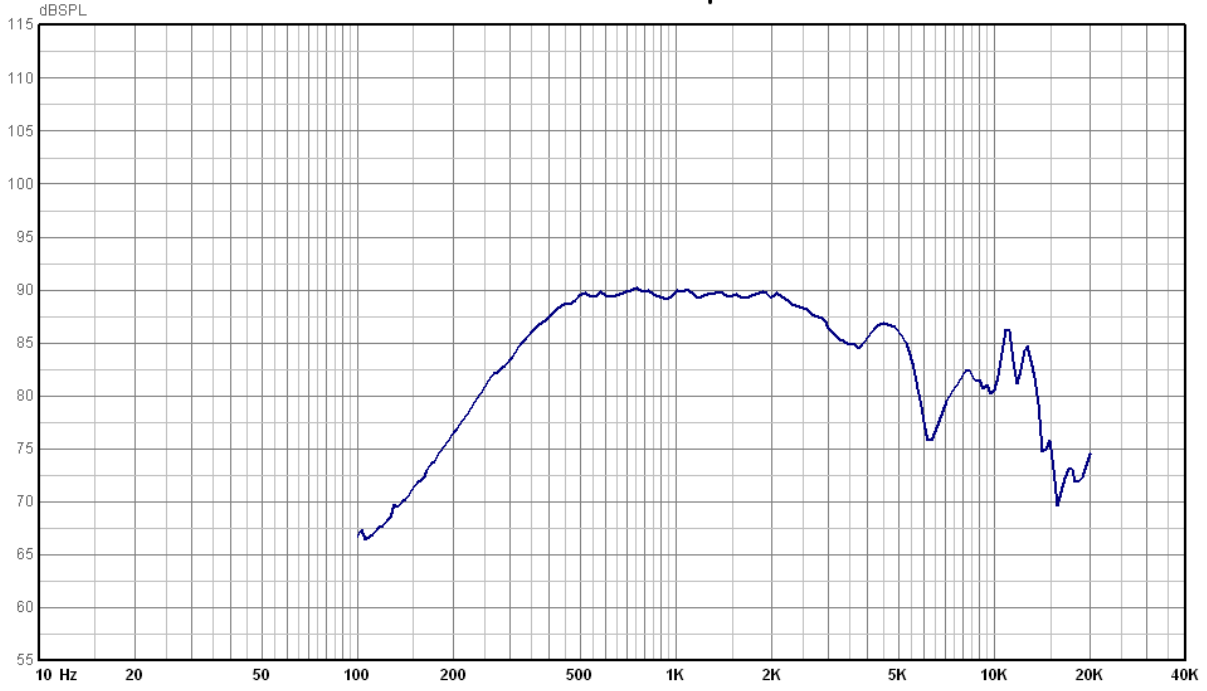

# SPL vs Freq

— Philips dome mid (AD0210SQ8) SPL

NedLab