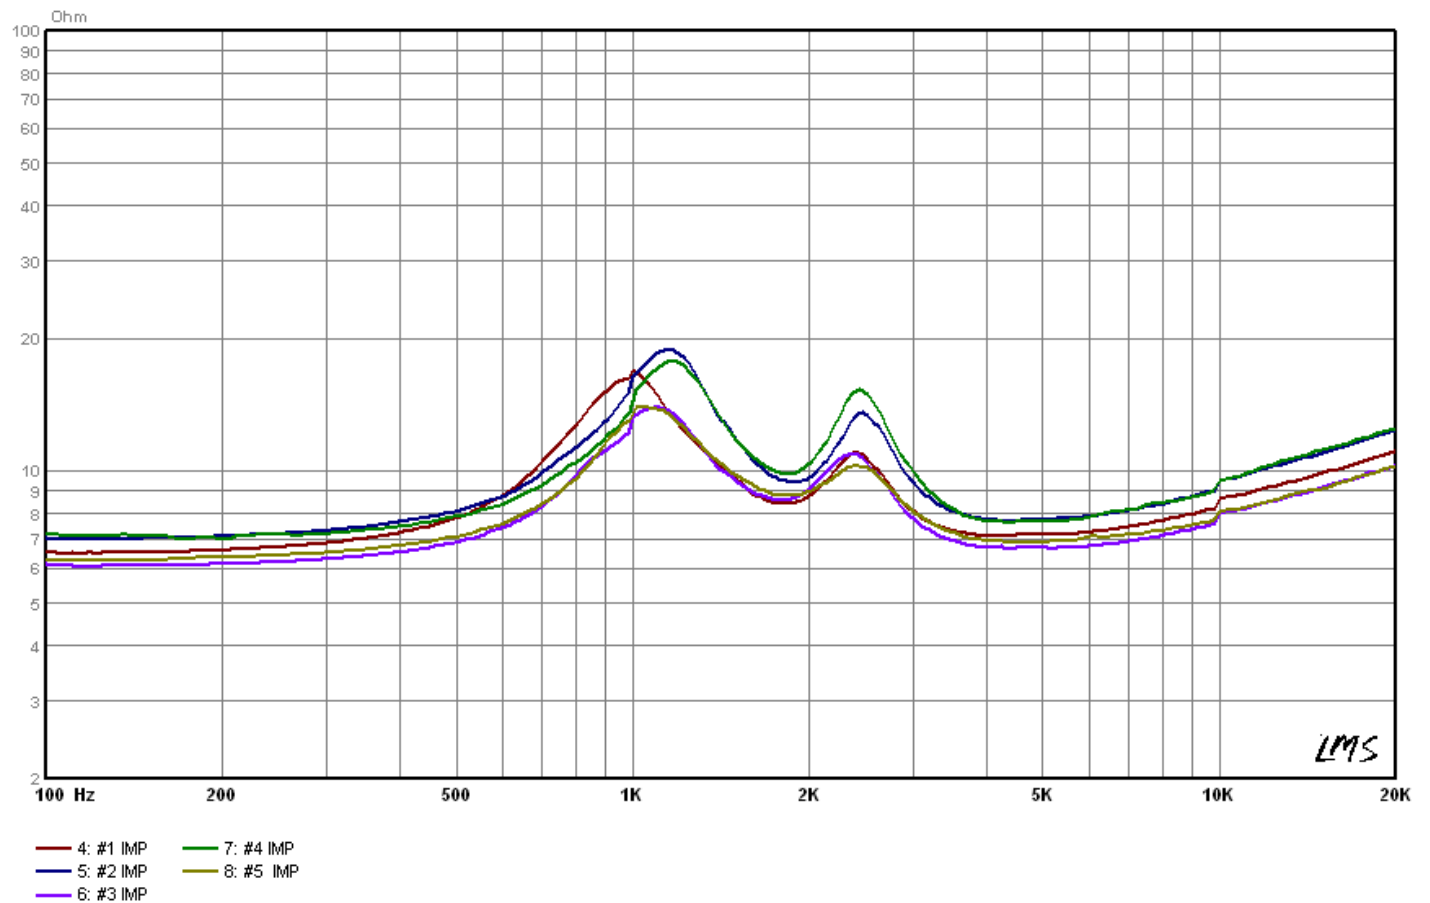

# YAMAHA NS-1000 Beryllium dome tweeters measured (5)

LMS