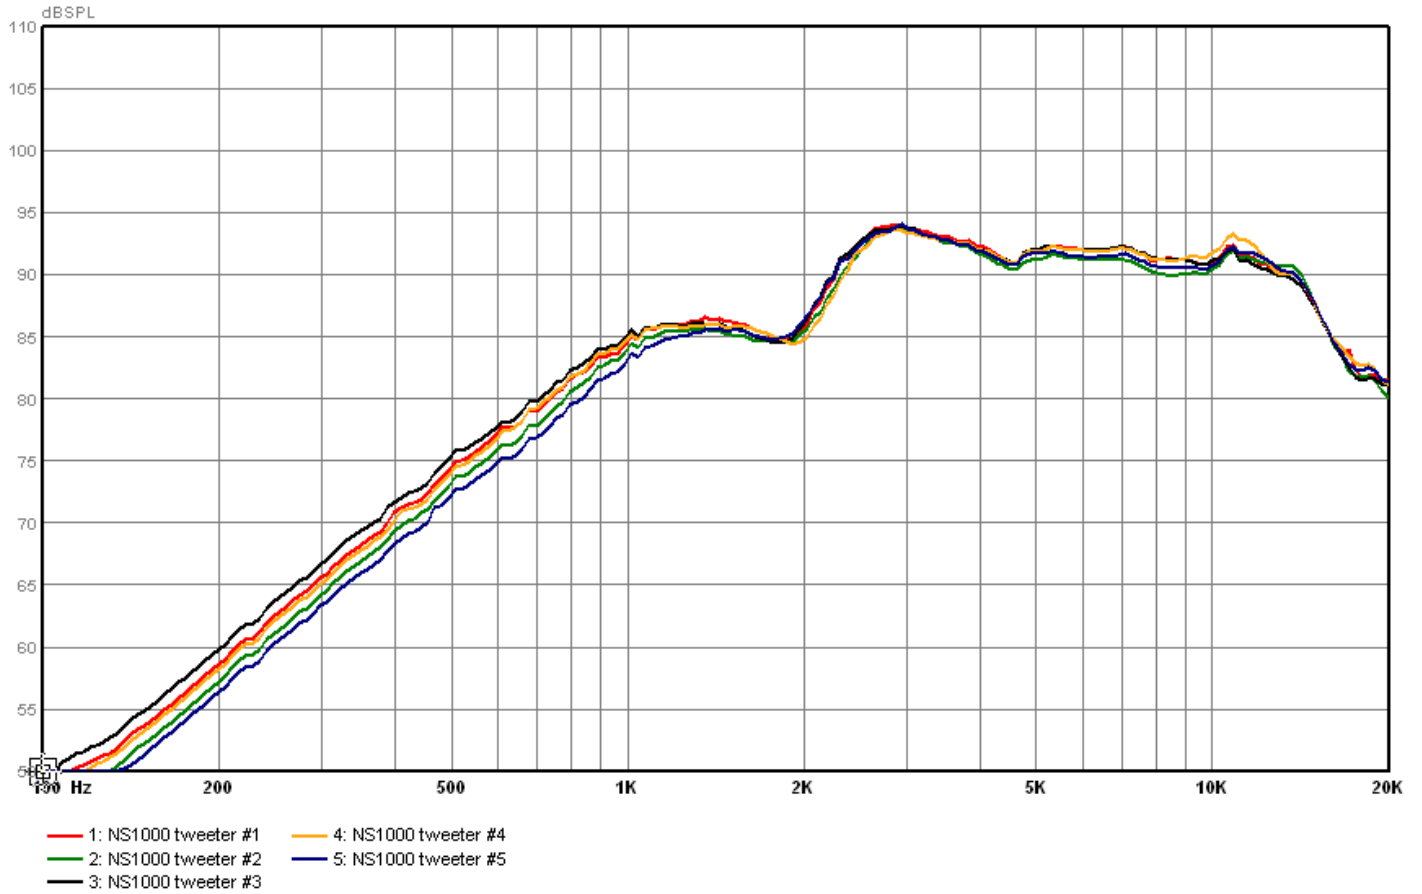

# YAMAHA NS-1000 Beryllium dome tweeters measured (5)

LMS